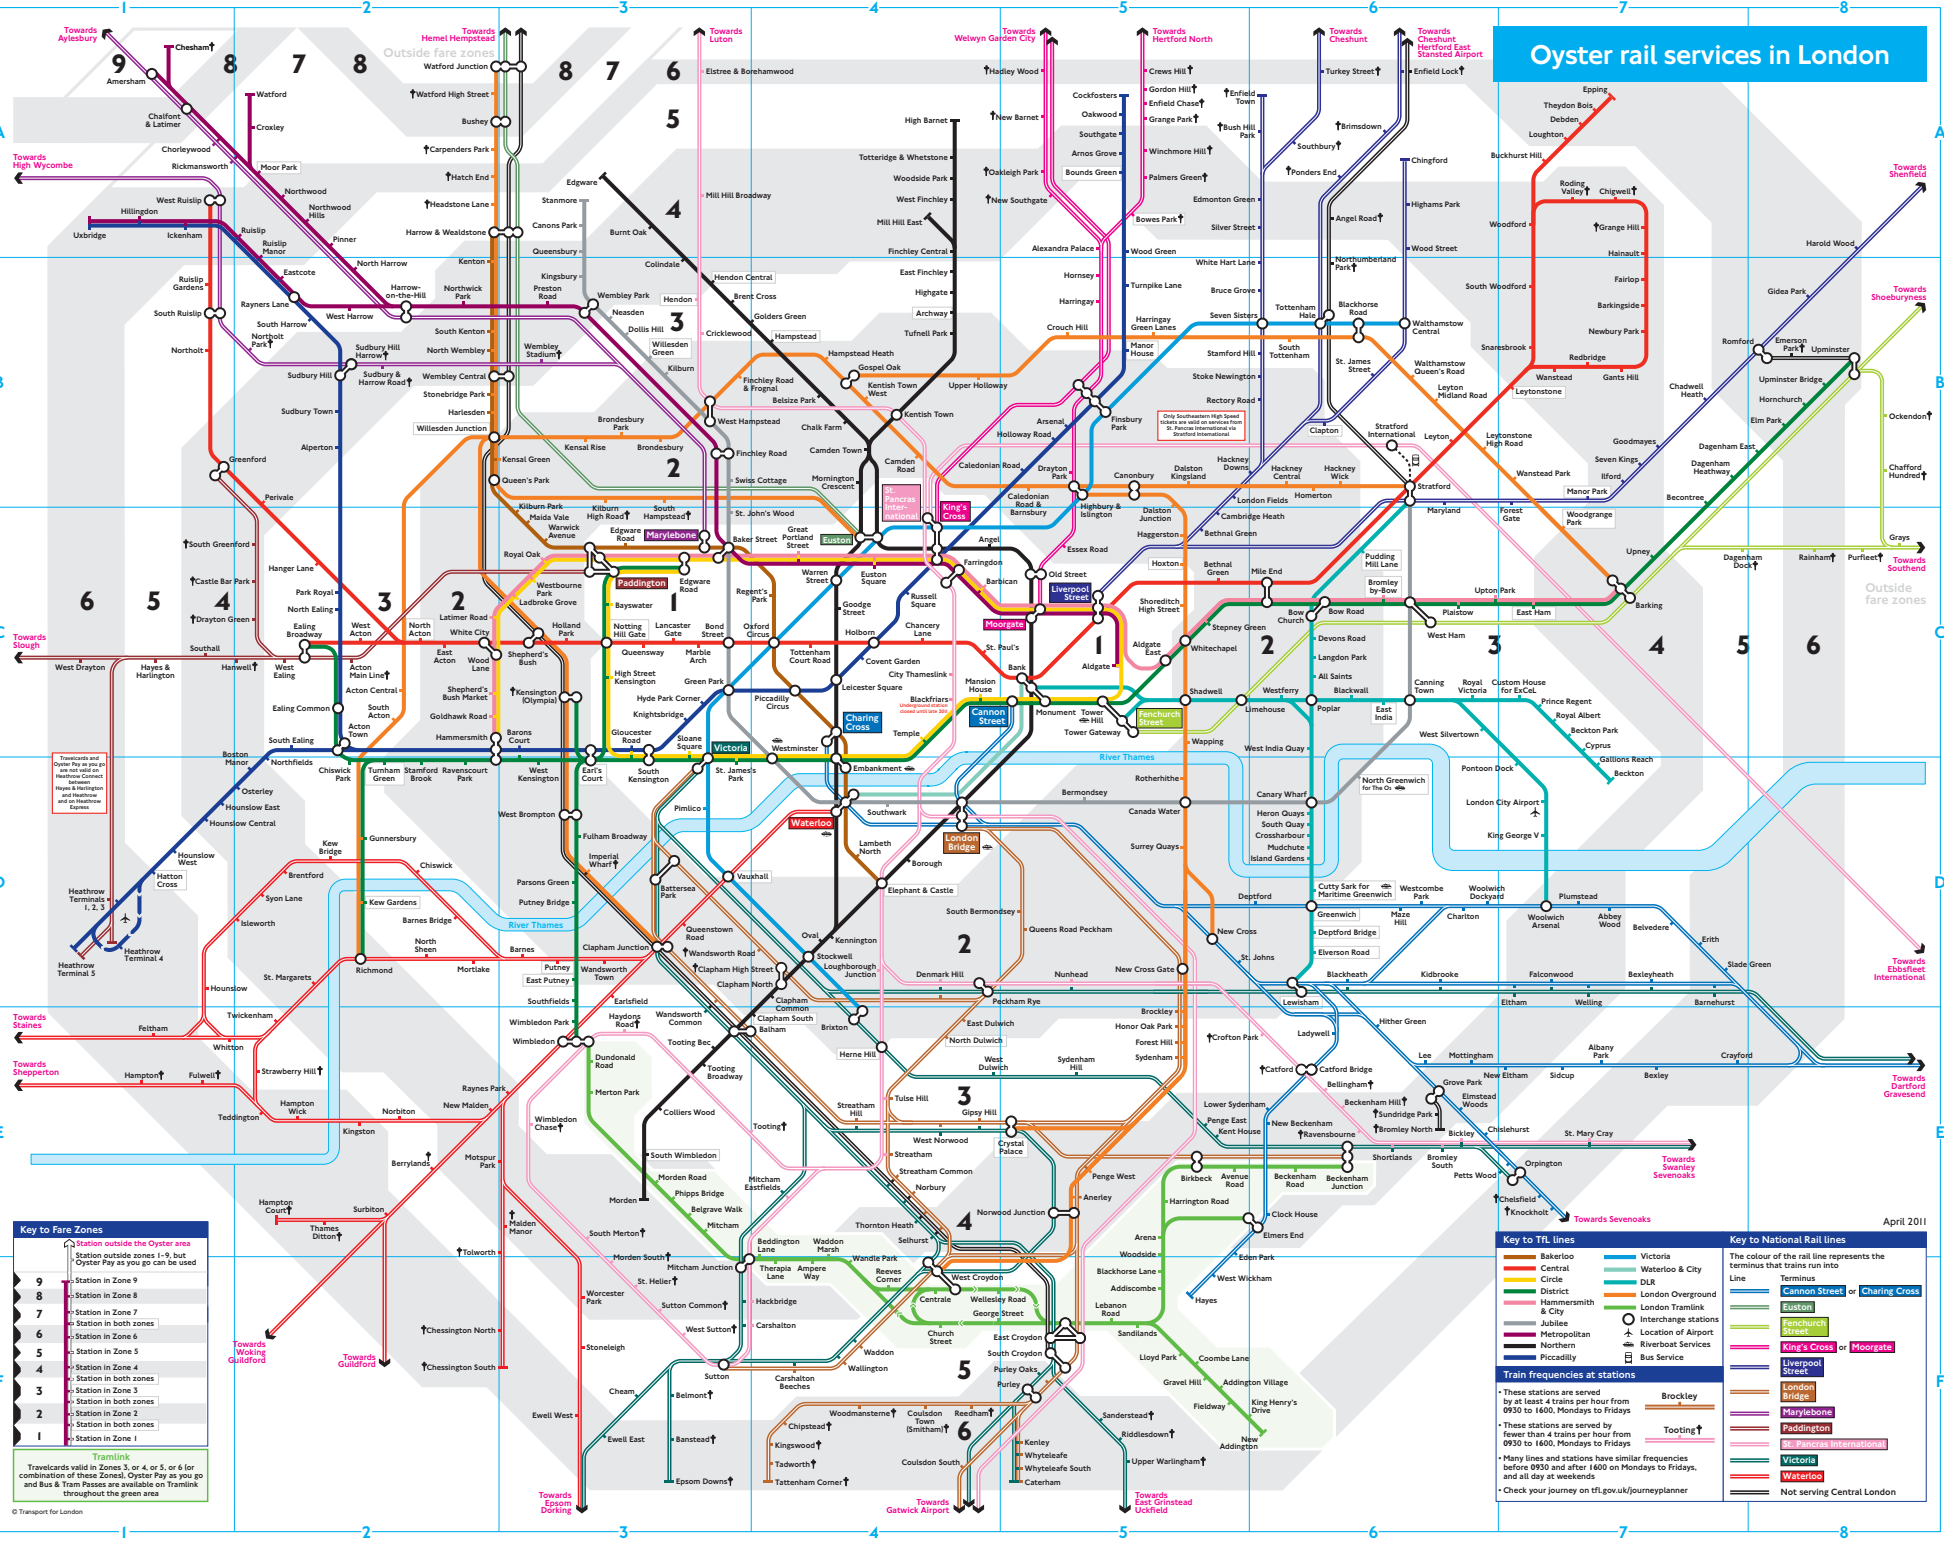

Oyster rail services in London

Key to Fare Zones

- Station outside the Oyster area
- Station outside zones 1-9, but Oyster Pay as you go can be used
- Station in Zone 9
- Station in Zone 8
- Station in Zone 7
- Station in Zone 6
- Station in both zones
- Station in Zone 5
- Station in Zone 4
- Station in both zones
- Station in Zone 3
- Station in both zones
- Station in Zone 2
- Station in both zones
- Station in Zone 1

Tramlink
Travelcards valid in Zones 3, 4, or 5, or 6, or for combination of these Zones. Oyster Pay as you go and Bus & Tram Passes are available on Tramlink throughout the green area

Key to TfL lines

- Bakerloo
- Central
- Circle
- District
- Hammersmith & City
- Jubilee
- Metropolitan
- Northern
- Piccadilly
- Victoria
- Waterloo & City
- DLR
- London Overground
- London Tramlink
- Interchange stations
- Location of Airport
- Riverboat Services
- Bus Service

Train frequencies at stations

- These stations are served by at least 4 trains per hour from 09:30 to 16:00, Mondays to Fridays
- These stations are served by fewer than 4 trains per hour from 09:30 to 16:00, Mondays to Fridays, and all day at weekends

Check your journey on tfl.gov.uk/journeysplanner

Key to National Rail lines

- Canion Street or Charing Cross
- Liverpool Street
- St Pancras International
- King's Cross or Moorgate
- London Tramlink
- London Bridge
- Marylebone
- Paddington
- Victoria
- Waterloo
- Not serving Central London